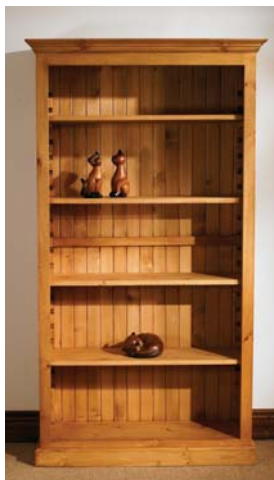

BOOKCASE 6'X3'

MBK203

4 adjustable shelves.

H1830mm x W1020mm x D350mm