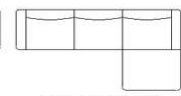

Corner (Right)