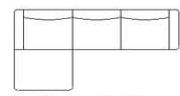

Corner (Left)