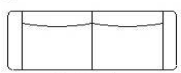

The corner and the three seater sofa are also available as a sofa bed, providing an 'occasional' double bed that is 120cm wide The beds have a pull-out steel mechanism and are supplied with a foam mattress on comfortable, yet durable mesh base

The colour shown in the photographs is Noir All sofas are made to order and delivered within approximately 30 days depending upon your location

www.TradeTailsFurniture.co.uk

Available as:

Chair

2 - Seater