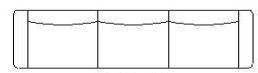

The corner and the three seater sofa are also available as a sofa bed, providing an 'occasional' double bed that is 120cm wide The beds have a pull-out steel mechanism and are supplied with a foam mattress on comfortable, yet durable mesh base

The colour shown in the photographs is Noir All sofas are made to order and delivered within approximately 30 days depending upon your location

www.TradeTailsFurniture.co.uk

Available as:

Chair

2 - Seater