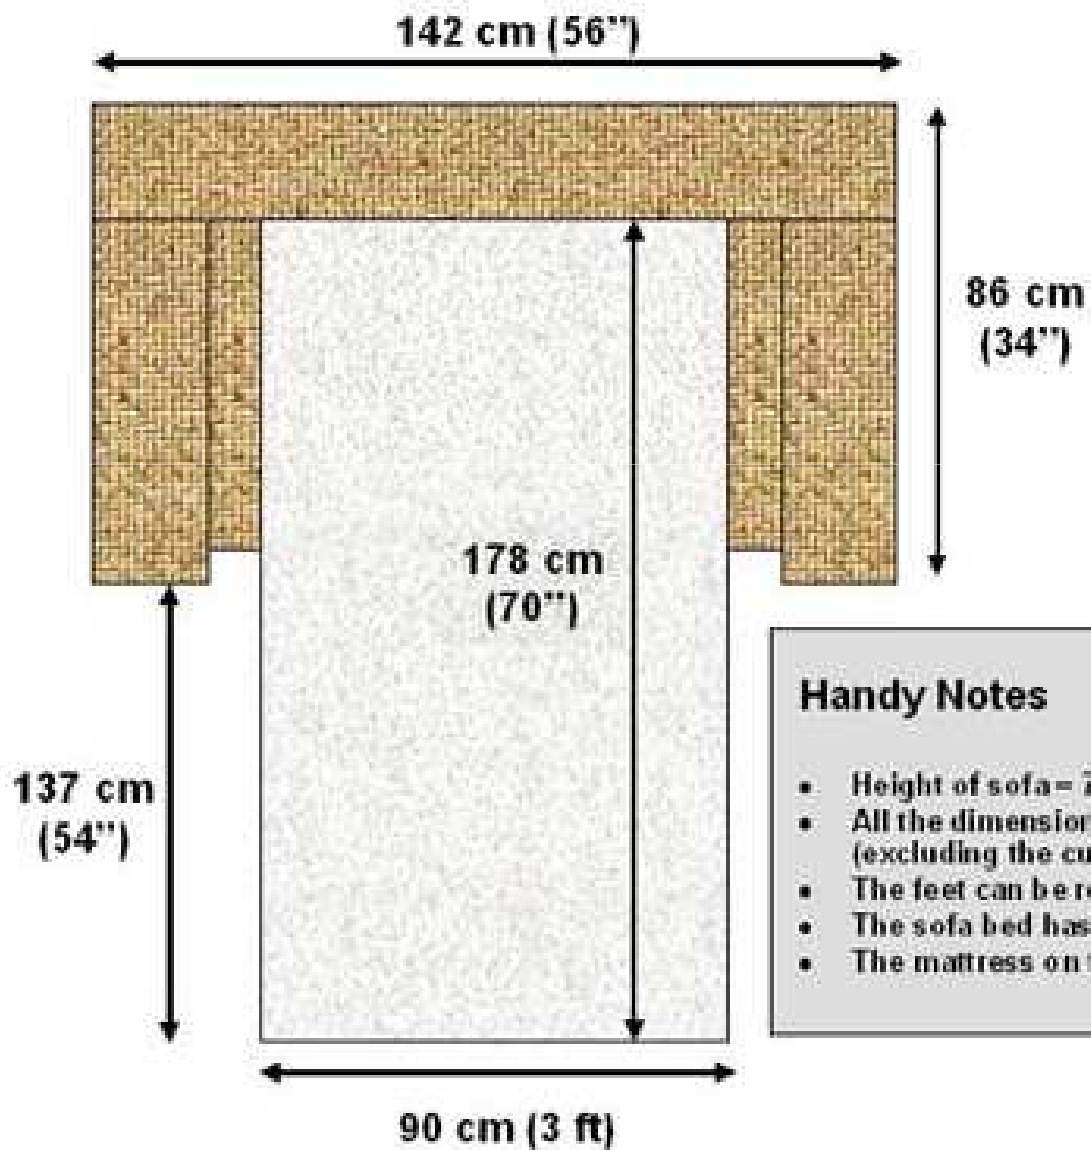

The Attica is upholstered in high-grade, Belgian Chenille for a modern yet durable look The dimensions are; 3 Seater Sofa H76 x W178 x D86cm, 2 Seater Sofa = H76 x W142 x D86cm and Footstool = H46 x W77 x D77cm

### Dimensions of Attica Two Seater Sofa Bed (Looking From Above)

#### Handy Notes

- Height of sofa = 76 cm (30")
- All the dimensions are for the frame only (excluding the cushions)
- The feet can be removed to save 7 cm
- The sofa bed has a fold out metal action
- The mattress on the sofa bed is foam