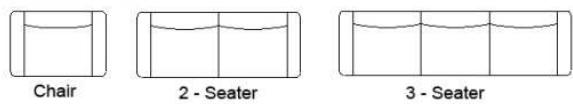

Available as: